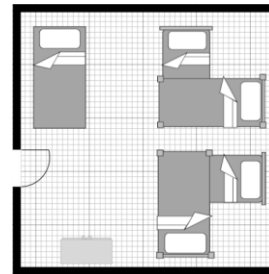

NOT PROVIDED

Bedding

Bath towel

304