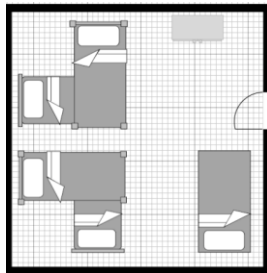

307

306

305

Exit

302

103

## CENTRAL

Capacity: 41 people

Showers, toilets and sinks on main floor

Shelving and storage

Common area