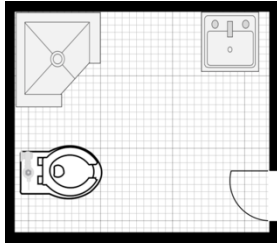

307

306

305

Exit

302

103

## CENTRAL

Capacity: 41 people

Showers, toilets and sinks on main floor

Shelving and storage

Common area