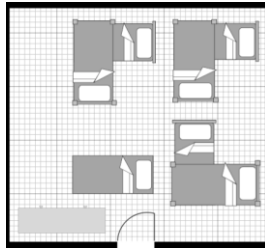

307

306

305

Exit

302

103

## CENTRAL

Capacity: 41 people

Showers, toilets and sinks on main floor

Shelving and storage

Common area