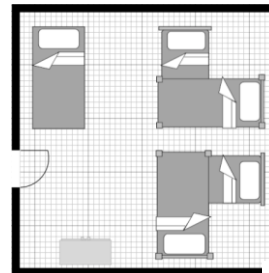

307

306

305

Exit

302

103

CENTRAL

Capacity: 41 people

Showers, toilets and sinks on main floor

Shelving and storage

Common area

NOT PROVIDED

Bedding

Bath towel

304

303