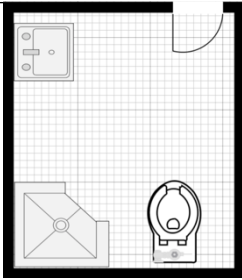

307

306

305

Exit

302

103

## CENTRAL

Capacity: 41 people

Showers, toilets and sinks on main floor

Shelving and storage

Common area