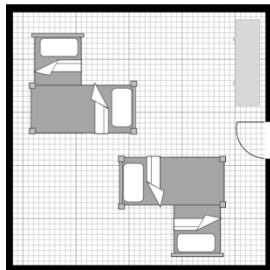

307

306

305

Exit

302

103

## CENTRAL

Capacity: 41 people

Showers, toilets and sinks on main floor

Shelving and storage

Common area