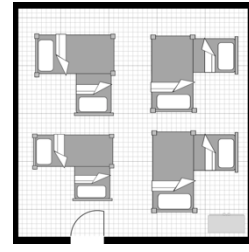

307

306

305

Exit

302

103

## CENTRAL

Capacity: 41 people

Showers, toilets and sinks on main floor

Shelving and storage

Common area